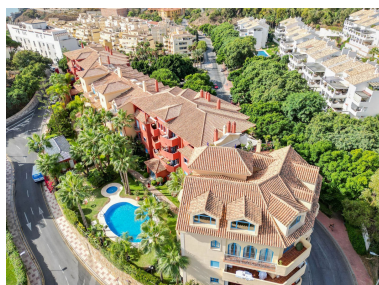

Parking places: by request

Printing day : 30th June
2026

Overview: Luxury duplex penthouse, with a rental license, located in front of the Torrequebrada Golf Course, with panoramic views of the sea, the mountains and the golf course. Elegant and exclusive set with very good maintenance. Probably the best penthouse in Benalmádena Costa. 1st floor: Entrance hall, guest bathroom, separate fully equipped kitchen, double bedroom with direct access to the main terrace, 1 double bedroom with a small balcony, spacious living room and dining area, master bedroom with dressing area, private balcony and on suite bathroom with Jacuzzi, sunny terrace with BBQ area, loving sitting area. Upstairs: Attic of 130m² with a full bathroom, 2 bedrooms (one has direct access to the terrace) The access to the property (1st floor) is by lift with a private code that also takes you to the garage. The second floor is accessed by stairs from this same floor. The main terrace (1st floor) has a large BBQ area with lovely sitting area surrounded with lovely plants. The upper terrace is a bit smaller and private. Both terraces are southwest orientation and offer amazing views of the golf, sea, pool and gardens of the urbanization and mountains. The property is immaculate condition with marble floors from Cascais, Portugal., double glazed windows, central air conditioning hot/cold throughout the property. It is sold fully furnished with high quality furniture and decorative objects brought from different countries in Asia and with an underground private parking space. ONE OF A KIND - PROPERTY DEFINITELY WORTH IT Total Build size: 497m² Living area: 336m² Terraces: 160m² IBI: 1.987€ per year - Community fees: 356€ per month Year of construction: 2003

Features:

None, Golf, None, Pool, Air conditioning, Sea views, Mountain views, Garden, Lift, None, 24H Security, Parking, Luxury, Resale