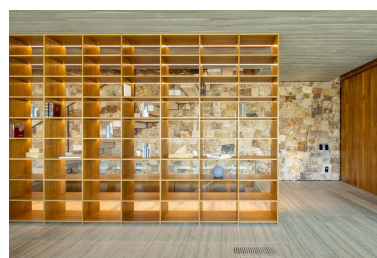

Villa in Benahavís

Reference: R5362864

Bedrooms: 7
Status: Sale

Bathrooms: 8
Property Type: Villa

M²: 2,311
Parking places: by request

Price: 10,800,000 €
Printing day : 30th May 2026

Overview: There are homes you simply inhabit... and others you feel from the very first moment. This newly built villa has been conceived as a contemporary retreat where architecture, natural light, and the landscape blend in perfect harmony. Its modern lines and high ceilings enhance a constant sense of spaciousness, while the open views of the sea and mountains grace every room. The main living room, dominated by an elegant fireplace, opens seamlessly onto spacious terraces where the Mediterranean lifestyle truly comes to life. The fully equipped kitchen, featuring high-end appliances, combines design and functionality, perfect for both everyday use and special occasions. Large, double-glazed windows allow natural light to flood the space throughout the day. In the bedroom area, the bedrooms have been designed to offer privacy and comfort, with the main bedroom featuring a dressing room and panoramic views. The carefully selected materials, such as marble floors and high-quality woodwork, lend a timeless elegance, while underfloor heating and climate control ensure comfort year-round. Designed for enjoyment and personal care, the villa incorporates a complete wellness area with a spa, sauna, jacuzzi, gym, and heated indoor pool. It also features a private cinema room, creating spaces designed for both relaxation and entertainment without leaving home. Exterior, the private garden and swimming pool provide the perfect setting to enjoy the Costa del Sol's climate. The chill-out area and exterior kitchen invite you to share unique moments, always accompanied by open views that connect you with nature and the sea in an environment of complete privacy.