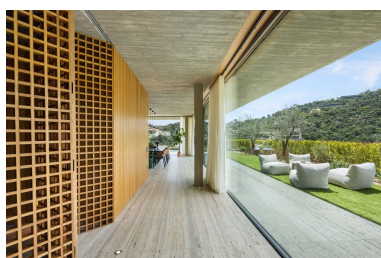

Villa in Benahavís

Reference: R5362864

Bedrooms: 7
Status: Sale

Bathrooms: 8
Property Type: Villa

M²: 2,311
Parking places: by request

Price: 10,800,000 €
Printing day : 30th May 2026

Overview: There are homes you simply inhabit... and others you feel from the very first moment. This newly built villa has been conceived as a contemporary retreat where architecture, natural light, and the landscape blend in perfect harmony. Its modern lines and high ceilings enhance a constant sense of spaciousness, while the open views of the sea and mountains grace every room. The main living room, dominated by an elegant fireplace, opens seamlessly onto spacious terraces where the Mediterranean lifestyle truly comes to life. The fully equipped kitchen, featuring high-end appliances, combines design and functionality, perfect for both everyday use and special occasions. Large, double-glazed windows allow natural light to flood the space throughout the day. In the bedroom area, the bedrooms have been designed to offer privacy and comfort, with the main bedroom featuring a dressing room and panoramic views. The carefully selected materials, such as marble floors and high-quality woodwork, lend a timeless elegance, while underfloor heating and climate control ensure comfort year-round. Designed for enjoyment and personal care, the villa incorporates a complete wellness area with a spa, sauna, jacuzzi, gym, and heated indoor pool. It also features a private cinema room, creating spaces designed for both relaxation and entertainment without leaving home. Exterior, the private garden and swimming pool provide the perfect setting to enjoy the Costa del Sol's climate. The chill-out area and exterior kitchen invite you to share unique moments, always accompanied by open views that connect you with nature and the sea in an environment of complete privacy.

Features:

Air conditioning, Sea views, Mountain views, None, Garden, Alarm system, Parking