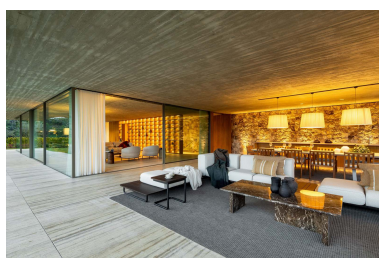

Villa in Benahavís

Reference: R5362864

Bedrooms: 7
Status: Sale

Bathrooms: 8
Property Type: Villa

M²: 2,311
Parking places: by request

Price: 10,800,000 €
Printing day : 30th May 2026

Overview: There are homes you simply inhabit... and others you feel from the very first moment. This newly built villa has been conceived as a contemporary retreat where architecture, natural light, and the landscape blend in perfect harmony. Its modern lines and high ceilings enhance a constant sense of spaciousness, while the open views of the sea and mountains grace every room. The main living room, dominated by an elegant fireplace, opens seamlessly onto spacious terraces where the Mediterranean lifestyle truly comes to life. The fully equipped kitchen, featuring high-end appliances, combines design and functionality, perfect for both everyday use and special occasions. Large, double-glazed windows allow natural light to flood the space throughout the day. In the bedroom area, the bedrooms have been designed to offer privacy and comfort, with the main bedroom featuring a dressing room and panoramic views. The carefully selected materials, such as marble floors and high-quality woodwork, lend a timeless elegance, while underfloor heating and climate control ensure comfort year-round. Designed for enjoyment and personal care, the villa incorporates a complete wellness area with a spa, sauna, jacuzzi, gym, and heated indoor pool. It also features a private cinema room, creating spaces designed for both relaxation and entertainment without leaving home. Exterior, the private garden and swimming pool provide the perfect setting to enjoy the Costa del Sol's climate. The chill-out area and exterior kitchen invite you to share unique moments, always accompanied by open views that connect you with nature and the sea in an environment of complete privacy.