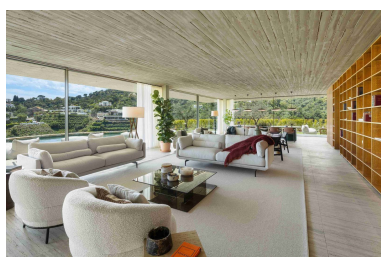

Villa in Benahavís

Reference: R5362864

Bedrooms: 7
Status: Sale

Bathrooms: 8
Property Type: Villa

M²: 2,311
Parking places: by request

Price: 10,800,000 €
Printing day : 30th May 2026

Overview: There are homes you simply inhabit... and others you feel from the very first moment. This newly built villa has been conceived as a contemporary retreat where architecture, natural light, and the landscape blend in perfect harmony. Its modern lines and high ceilings enhance a constant sense of spaciousness, while the open views of the sea and mountains grace every room. The main living room, dominated by an elegant fireplace, opens seamlessly onto spacious terraces where the Mediterranean lifestyle truly comes to life. The fully equipped kitchen, featuring high-end appliances, combines design and functionality, perfect for both everyday use and special occasions. Large, double-glazed windows allow natural light to flood the space throughout the day. In the bedroom area, the bedrooms have been designed to offer privacy and comfort, with the main bedroom featuring a dressing room and panoramic views. The carefully selected materials, such as marble floors and high-quality woodwork, lend a timeless elegance, while underfloor heating and climate control ensure comfort year-round. Designed for enjoyment and personal care, the villa incorporates a complete wellness area with a spa, sauna, jacuzzi, gym, and heated indoor pool. It also features a private cinema room, creating spaces designed for both relaxation and entertainment without leaving home. Exterior, the private garden and swimming pool provide the perfect setting to enjoy the Costa del Sol's climate. The chill-out area and exterior kitchen invite you to share unique moments, always accompanied by open views that connect you with nature and the sea in an environment of complete privacy.