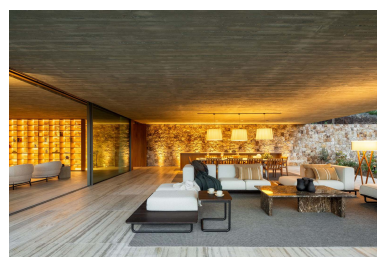

Villa in Benahavís

Reference: R5362864

Bedrooms: 7
Status: Sale

Bathrooms: 8
Property Type: Villa

M²: 2,311
Parking places: by request

Price: 10,800,000 €
Printing day : 30th May 2026

Overview: There are homes you simply inhabit... and others you feel from the very first moment. This newly built villa has been conceived as a contemporary retreat where architecture, natural light, and the landscape blend in perfect harmony. Its modern lines and high ceilings enhance a constant sense of spaciousness, while the open views of the sea and mountains grace every room. The main living room, dominated by an elegant fireplace, opens seamlessly onto spacious terraces where the Mediterranean lifestyle truly comes to life. The fully equipped kitchen, featuring high-end appliances, combines design and functionality, perfect for both everyday use and special occasions. Large, double-glazed windows allow natural light to flood the space throughout the day. In the bedroom area, the bedrooms have been designed to offer privacy and comfort, with the main bedroom featuring a dressing room and panoramic views. The carefully selected materials, such as marble floors and high-quality woodwork, lend a timeless elegance, while underfloor heating and climate control ensure comfort year-round. Designed for enjoyment and personal care, the villa incorporates a complete wellness area with a spa, sauna, jacuzzi, gym, and heated indoor pool. It also features a private cinema room, creating spaces designed for both relaxation and entertainment without leaving home. Exterior, the private garden and swimming pool provide the perfect setting to enjoy the Costa del Sol's climate. The chill-out area and exterior kitchen invite you to share unique moments, always accompanied by open views that connect you with nature and the sea in an environment of complete privacy.