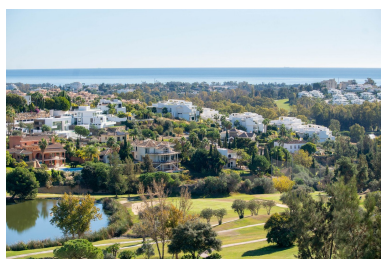

Villa in Benahavís

Reference: R5338558

Bedrooms: 5
Status: Sale

Bathrooms: 6
Property Type: Villa

M²: 616
Parking places: by request

Price: 5,600,000 €
Printing day : 31st May 2026

Overview:Stunning contemporary villa with panoramic mountain, golf and sea views in La Alqueria, Benahavis This exclusive masterpiece, a designer villa by Carlos Lamas, houses a total of 5 bedrooms and 6 bathrooms, all of which have been completely designed with high-quality materials and equipped with the latest technologies. The impressive villa is located close to several golf courses, tennis & paddle courts, supermarkets, shops, restaurants, schools and the best beaches and beach clubs in the area. A short drive will bring you to Marbella, Puerto Banús, Benahavís, San Pedro de Alcántara and Estepona. The house consists of three floors, accessible via elevator or floating stairs, and has a beautiful, spacious double-height entrance hall. Large sliding windows integrated into the wall easily connect indoor and outdoor living. You can enjoy incredible panoramic sea views from almost anywhere in the villa. The spectacular basement is fully equipped, featuring a games area, walk-in bodega, bar, lounge area, spa, gym, utility room and proper cinema room. The property also has spacious covered and uncovered terraces with panoramic sea, mountain and golf views, an amazing infinity pool, jacuzzi, outdoor kitchen and barbecue.The main terrace has been totally transformed with new tiles and led lights that can be changed to any color.

Features:

None, Golf, Town, Pool, Air conditioning, Sea views, Mountain views, Lift, None, Garden, Alarm system, 24H Security, Parking, Luxury, Resale