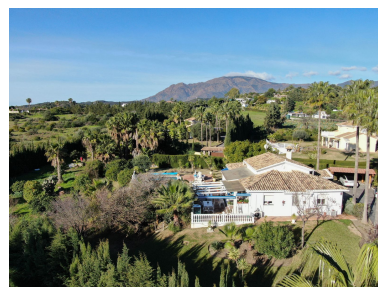

Printing day : 1st June 2026

Overview: Charming Country Property with Mountain Views in Estepona – La Alberdina Area Discover this beautiful country property set in a peaceful and natural environment in the La Alberdina area of Estepona, offering lovely open views of the surrounding mountains and just a short drive from the coast. Access to the property is via an electric gate, leading to a spacious parking area with room for several vehicles, part of which is covered. Upon entering, you are welcomed by a well-maintained mature garden with lawn and a variety of flowers, creating a pleasant and private setting. The house is built on one level, providing comfort and practicality throughout. The entrance hall leads to a large living room with high ceilings, bright and inviting, with direct access to a covered terrace overlooking the garden and swimming pool. Adjacent to the living room is a spacious, fully equipped kitchen, ideal for everyday living. The sleeping area consists of a generous master bedroom with an en-suite bathroom, and two further large bedrooms that share a fully fitted family bathroom, all designed to offer space and comfort. Outside, the property features a large lawned garden, several sunny terraces, a barbecue area, and a bar area, making it perfect for enjoying the exceptional climate of the Costa del Sol all year round. The finca also includes a fruit tree area, is completely flat and easy to walk around, and is fully fenced, ensuring privacy and security.

Excellent location: • 7 minutes by car to the beach via a paved road • 15 minutes to Estepona • 25 minutes to Marbella • 60 minutes to Málaga International Airport An ideal property as a permanent residence, holiday home, or investment, combining tranquillity, nature, and proximity to all amenities.

Features:

None, Town, Pool, Air conditioning, Garden