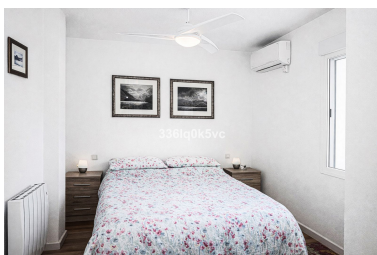

Parking places: by request

Printing day : 14th April 2026

Overview: Luxury Penthouse with 2 Bedrooms and 2 Bathrooms in the Heart of Benahavís Village Discover this beautiful penthouse located in the charming village of Benahavís, known for its picturesque streets, excellent restaurants and peaceful natural surroundings. The property offers two spacious bedrooms and two modern bathrooms, including a stylish newly renovated en-suite bathroom in the master bedroom. The fully renovated kitchen is equipped with quality appliances, and the entire apartment benefits from new window frames with high-efficiency glass for optimal comfort and insulation. New air-conditioning units have also been installed throughout the apartment, including both bedrooms, ensuring a pleasant indoor climate all year round. From the penthouse you can enjoy stunning views of the surrounding mountains and countryside. Sports and outdoor activities are close by, making this the perfect location for lovers of hiking, golf and nature. The building features a lift and includes a private parking space and storage room — a real advantage within the village. About Benahavís Village Benahavís is one of the most desirable and authentic whitewashed villages on the Costa del Sol. Often referred to as the "gastronomic village" of the region, it is renowned for its many high-quality restaurants and tapas bars. Surrounded by mountains, rivers and lush valleys, Benahavís offers a serene natural environment while still being just a short drive from Marbella, Puerto Banús and the coast. It is a safe, friendly community with a relaxed lifestyle and true Andalusian charm. This penthouse is the ideal home for anyone seeking quality, comfort and a beautiful setting.