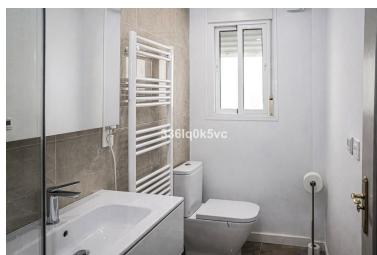

Parking places: by request

Printing day : 14th April 2026

Overview: Luxury Penthouse with 2 Bedrooms and 2 Bathrooms in the Heart of Benahavís Village Discover this beautiful penthouse located in the charming village of Benahavís, known for its picturesque streets, excellent restaurants and peaceful natural surroundings. The property offers two spacious bedrooms and two modern bathrooms, including a stylish newly renovated en-suite bathroom in the master bedroom. The fully renovated kitchen is equipped with quality appliances, and the entire apartment benefits from new window frames with high-efficiency glass for optimal comfort and insulation. New air-conditioning units have also been installed throughout the apartment, including both bedrooms, ensuring a pleasant indoor climate all year round. From the penthouse you can enjoy stunning views of the surrounding mountains and countryside. Sports and outdoor activities are close by, making this the perfect location for lovers of hiking, golf and nature. The building features a lift and includes a private parking space and storage room — a real advantage within the village. About Benahavís Village Benahavís is one of the most desirable and authentic whitewashed villages on the Costa del Sol. Often referred to as the "gastronomic village" of the region, it is renowned for its many high-quality restaurants and tapas bars. Surrounded by mountains, rivers and lush valleys, Benahavís offers a serene natural environment while still being just a short drive from Marbella, Puerto Banús and the coast. It is a safe, friendly community with a relaxed lifestyle and true Andalusian charm. This penthouse is the ideal home for anyone seeking quality, comfort and a beautiful setting.