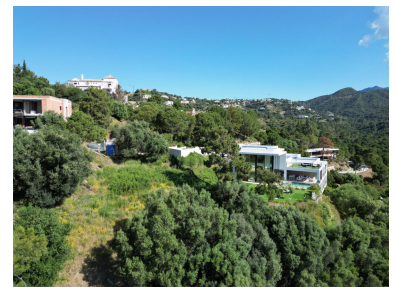

Land in Benahavís

Reference: R5230282

Bedrooms: by request
Status: Sale

Bathrooms: by request
Property Type: Land

M²: 2,799
Parking places: by request

Price: 395,000 €
Printing day : 3rd April 2026

Overview: Fabulous south-facing residential plot in the exclusive country estate of Monte Mayor Resort. This large plot of €2.799m² enjoys stunning views of the lake and surrounding landscape, and is close to the security entrance of the resort. A project for a 4 bed detached home is available by separate negotiation.

Features:

Mountain views, 24H Security