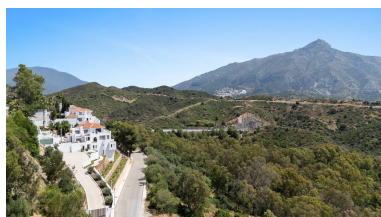

Villa in Nueva Andalucía

Reference: R5063380

Bedrooms: 5
Status: Sale

Bathrooms: 5
Property Type: Villa

M²: 444
Parking places: by request

Price: 4,950,000 €
Printing day : 31st May 2026

Overview: Exclusive Villa with Panoramic Views in the Heart of Nueva Andalucía This majestic villa, nestled in the prestigious heart of Nueva Andalucía, embodies a lifestyle of unmatched elegance, comfort, and sophistication. With breathtaking views of Puerto Banús, the shimmering Mediterranean Sea, and the iconic La Concha mountain, this exceptional residence offers a panoramic setting that feels like a living postcard every day. The villa boasts five spacious bedrooms and five stylish bathrooms, thoughtfully designed to combine luxury, privacy, and openness. Upon arrival, a grand driveway welcomes you, offering space for three to five vehicles. To the side, a discreet storage area provides the perfect place for garden tools, bicycles, or sports equipment. A unique feature of this property is its two separate entrances. The first, located beside the storage area, leads into a versatile space ideal as a home office or playroom. From here, you access three en-suite bedrooms, each with its own charm. Two enjoy stunning views of the sea and mountains, while the third overlooks lush greenery and rolling hills – a true retreat for those seeking peace and tranquility. A stylish staircase connects to the main living area, where the living room, dining space, and kitchen flow together in an open, airy, and elegant ambiance. This floor also features a fourth bedroom with en-suite bathroom, which can conveniently serve as a guest toilet. The villa's second access point is located on the opposite side of the plot. A charming exterior staircase leads to a beautifully appointed outdoor kitchen with a dining area – perfect for refined al fresco dinners under the stars. Here, you'll also find the main entrance and the spectacular infinity pool – a true architectural masterpiece with sweeping views over the sea, the mountains, and the vibrant Puerto Banús marina. Inside, the living area exudes understated grandeur, featuring a large dining table and expansive windows framing the horizon. The state-of-the-art open-plan kitchen is fully equipped with premium appliances, generous storage, and exquisite finishes to satisfy even the most discerning gourmet. The upper floor is entirely dedicated to the master suite – a sublime private sanctuary where luxury meets serenity. From the bed, enjoy uninterrupted views of the mountains and the sea. The suite includes a spacious walk-in wardrobe, a cozy lounge corner, and an elegant bathroom with a view of La Concha that makes every morning feel magical – a daily reminder of the extraordinary life this villa offers.