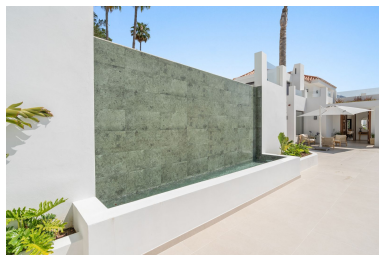

Villa in Nueva Andalucía

Reference: R5063380

Bedrooms: 5
Status: Sale

Bathrooms: 5
Property Type: Villa

M²: 444
Parking places: by request

Price: 4,950,000 €
Printing day : 31st May 2026

Overview: Exclusive Villa with Panoramic Views in the Heart of Nueva Andalucía This majestic villa, nestled in the prestigious heart of Nueva Andalucía, embodies a lifestyle of unmatched elegance, comfort, and sophistication. With breathtaking views of Puerto Banús, the shimmering Mediterranean Sea, and the iconic La Concha mountain, this exceptional residence offers a panoramic setting that feels like a living postcard every day. The villa boasts five spacious bedrooms and five stylish bathrooms, thoughtfully designed to combine luxury, privacy, and openness. Upon arrival, a grand driveway welcomes you, offering space for three to five vehicles. To the side, a discreet storage area provides the perfect place for garden tools, bicycles, or sports equipment. A unique feature of this property is its two separate entrances. The first, located beside the storage area, leads into a versatile space ideal as a home office or playroom. From here, you access three en-suite bedrooms, each with its own charm. Two enjoy stunning views of the sea and mountains, while the third overlooks lush greenery and rolling hills – a true retreat for those seeking peace and tranquility. A stylish staircase connects to the main living area, where the living room, dining space, and kitchen flow together in an open, airy, and elegant ambiance. This floor also features a fourth bedroom with en-suite bathroom, which can conveniently serve as a guest toilet. The villa's second access point is located on the opposite side of the plot. A charming exterior staircase leads to a beautifully appointed outdoor kitchen with a dining area – perfect for refined al fresco dinners under the stars. Here, you'll also find the main entrance and the spectacular infinity pool – a true architectural masterpiece with sweeping views over the sea, the mountains, and the vibrant Puerto Banús marina. Inside, the living area exudes understated grandeur, featuring a large dining table and expansive windows framing the horizon. The state-of-the-art open-plan kitchen is fully equipped with premium appliances, generous storage, and exquisite finishes to satisfy even the most discerning gourmet. The upper floor is entirely dedicated to the master suite – a sublime private sanctuary where luxury meets serenity. From the bed, enjoy uninterrupted views of the mountains and the sea. The suite includes a spacious walk-in wardrobe, a cozy lounge corner, and an elegant bathroom with a view of La Concha that makes every morning feel magical – a daily reminder of the extraordinary life this villa offers.