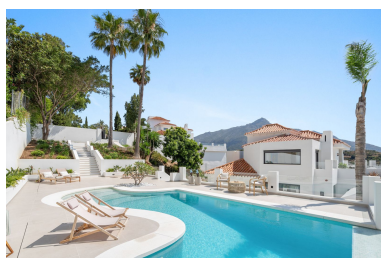

Villa in Nueva Andalucía

Reference: R5063380

Bedrooms: 5
Status: Sale

Bathrooms: 5
Property Type: Villa

M²: 444
Parking places: by request

Price: 4,950,000 €
Printing day : 31st May 2026

Overview: Exclusive Villa with Panoramic Views in the Heart of Nueva Andalucía This majestic villa, nestled in the prestigious heart of Nueva Andalucía, embodies a lifestyle of unmatched elegance, comfort, and sophistication. With breathtaking views of Puerto Banús, the shimmering Mediterranean Sea, and the iconic La Concha mountain, this exceptional residence offers a panoramic setting that feels like a living postcard every day. The villa boasts five spacious bedrooms and five stylish bathrooms, thoughtfully designed to combine luxury, privacy, and openness. Upon arrival, a grand driveway welcomes you, offering space for three to five vehicles. To the side, a discreet storage area provides the perfect place for garden tools, bicycles, or sports equipment. A unique feature of this property is its two separate entrances. The first, located beside the storage area, leads into a versatile space ideal as a home office or playroom. From here, you access three en-suite bedrooms, each with its own charm. Two enjoy stunning views of the sea and mountains, while the third overlooks lush greenery and rolling hills – a true retreat for those seeking peace and tranquility. A stylish staircase connects to the main living area, where the living room, dining space, and kitchen flow together in an open, airy, and elegant ambiance. This floor also features a fourth bedroom with en-suite bathroom, which can conveniently serve as a guest toilet. The villa's second access point is located on the opposite side of the plot. A charming exterior staircase leads to a beautifully appointed outdoor kitchen with a dining area – perfect for refined al fresco dinners under the stars. Here, you'll also find the main entrance and the spectacular infinity pool – a true architectural masterpiece with sweeping views over the sea, the mountains, and the vibrant Puerto Banús marina. Inside, the living area exudes understated grandeur, featuring a large dining table and expansive windows framing the horizon. The state-of-the-art open-plan kitchen is fully equipped with premium appliances, generous storage, and exquisite finishes to satisfy even the most discerning gourmet. The upper floor is entirely dedicated to the master suite – a sublime private sanctuary where luxury meets serenity. From the bed, enjoy uninterrupted views of the mountains and the sea. The suite includes a spacious walk-in wardrobe, a cozy lounge corner, and an elegant bathroom with a view of La Concha that makes every morning feel magical – a daily reminder of the extraordinary life this villa offers.