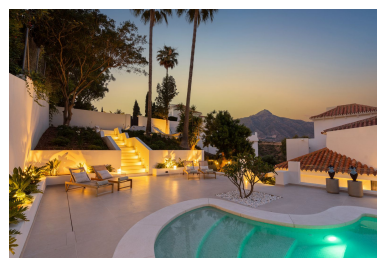

Villa in Nueva Andalucía

Reference: R5063380

Bedrooms: 5
Status: Sale

Bathrooms: 5
Property Type: Villa

M²: 444
Parking places: by request

Price: 4,950,000 €
Printing day : 31st May 2026

Overview: Exclusive Villa with Panoramic Views in the Heart of Nueva Andalucía This majestic villa, nestled in the prestigious heart of Nueva Andalucía, embodies a lifestyle of unmatched elegance, comfort, and sophistication. With breathtaking views of Puerto Banús, the shimmering Mediterranean Sea, and the iconic La Concha mountain, this exceptional residence offers a panoramic setting that feels like a living postcard every day. The villa boasts five spacious bedrooms and five stylish bathrooms, thoughtfully designed to combine luxury, privacy, and openness. Upon arrival, a grand driveway welcomes you, offering space for three to five vehicles. To the side, a discreet storage area provides the perfect place for garden tools, bicycles, or sports equipment. A unique feature of this property is its two separate entrances. The first, located beside the storage area, leads into a versatile space ideal as a home office or playroom. From here, you access three en-suite bedrooms, each with its own charm. Two enjoy stunning views of the sea and mountains, while the third overlooks lush greenery and rolling hills – a true retreat for those seeking peace and tranquility. A stylish staircase connects to the main living area, where the living room, dining space, and kitchen flow together in an open, airy, and elegant ambiance. This floor also features a fourth bedroom with en-suite bathroom, which can conveniently serve as a guest toilet. The villa's second access point is located on the opposite side of the plot. A charming exterior staircase leads to a beautifully appointed outdoor kitchen with a dining area – perfect for refined al fresco dinners under the stars. Here, you'll also find the main entrance and the spectacular infinity pool – a true architectural masterpiece with sweeping views over the sea, the mountains, and the vibrant Puerto Banús marina. Inside, the living area exudes understated grandeur, featuring a large dining table and expansive windows framing the horizon. The state-of-the-art open-plan kitchen is fully equipped with premium appliances, generous storage, and exquisite finishes to satisfy even the most discerning gourmet. The upper floor is entirely dedicated to the master suite – a sublime private sanctuary where luxury meets serenity. From the bed, enjoy uninterrupted views of the mountains and the sea. The suite includes a spacious walk-in wardrobe, a cozy lounge corner, and an elegant bathroom with a view of La Concha that makes every morning feel magical – a daily reminder of the extraordinary life this villa offers.