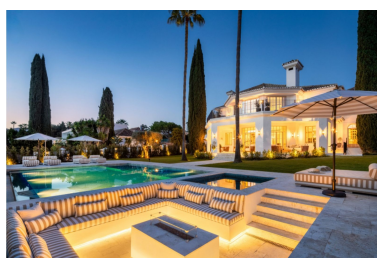

Villa in Nueva Andalucía

Reference: R5024245

Bedrooms: 5
Status: Sale

Bathrooms: 8
Property Type: Villa

M²: 722
Parking places: by request

Price: 8,900,000 €
Printing day : 31st May 2026

Overview: Welcome to this spectacular 5-bedroom luxury villa, ideally situated in the heart of Nueva Andalucía. Set on an expansive 1,959 m² plot with a built area of 722 m², this residence exemplifies sophisticated Mediterranean living, blending timeless elegance with contemporary comfort in one of Marbella's most desirable neighborhoods. Upon arrival, the villa captivates with its immaculate white façade, lush landscaped gardens, and a stately driveway that sets the tone for what lies within. The interiors impress with spacious open-plan living areas, high ceilings, and an abundance of natural light, all enhanced by a refined neutral palette and elegant finishes. The home features multiple living lounges, a bespoke designer kitchen, a state-of-the-art home cinema, a climate-controlled wine bodega, and a fully equipped gym and spa—offering the ultimate in luxury and lifestyle. Each of the five generously sized bedrooms is a private sanctuary, complete with elegant en-suite bathrooms and access to terraces or private garden spaces, allowing for peaceful relaxation. The seamless flow between interior and exterior spaces invites effortless entertaining and year-round enjoyment of Marbella's sunshine. The outdoor areas are equally captivating, boasting a stunning swimming pool, sunken firepit lounge, and expansive terraces ideal for al fresco dining and sunset views. Surrounded by mature cypress trees and lush vegetation, the property enjoys privacy and tranquility, while its elevated position offers scenic views across the golf valley. Located just minutes from prestigious golf courses, elite international schools, luxury shopping, fine dining, and the vibrant Puerto Banús, this villa is a rare gem combining exclusivity, comfort, and exceptional location.