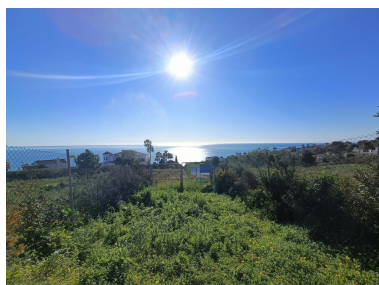

Parking places: by request

Printing day : 15th June
2026

Overview: Lot of plots to build 4-5 single-family villas in La Paloma de Manilva with panoramic views of the sea and the mountains, option to sell each plot separately.