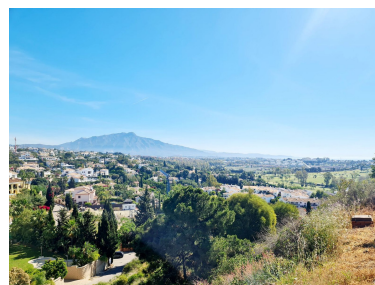

Parking places: by request

Printing day : 18th June
2026

Overview: Located in the prestigious area of ■■El Paraíso Alto, this remarkable plot of land displays stunning panoramic views of the golf course and the sea. With convenient access to supermarkets just a 5-minute drive away and the coast just 10 minutes away, it perfectly combines tranquility with accessibility. Surrounded by luxurious residences valued in excess of 3 million, this land presents an unparalleled opportunity for both residential development and astute investments.