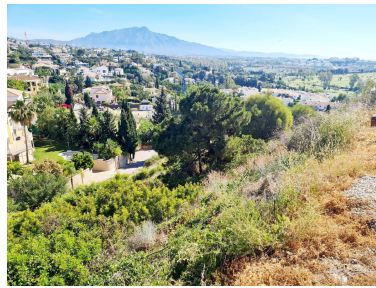

Parking places: by request

Printing day : 18th June
2026

Overview: Located in the prestigious area of ■■El Paraíso Alto, this remarkable plot of land displays stunning panoramic views of the golf course and the sea. With convenient access to supermarkets just a 5-minute drive away and the coast just 10 minutes away, it perfectly combines tranquility with accessibility. Surrounded by luxurious residences valued in excess of 3 million, this land presents an unparalleled opportunity for both residential development and astute investments.