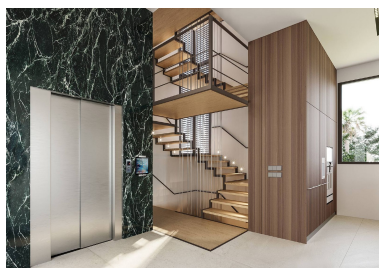

Villa in Nueva Andalucía

Reference: R4437892

Bedrooms: 6
Status: Sale

Bathrooms: 5
Property Type: Villa

M²: 190
Parking places: by request

Price: 7,300,000 €
Printing day : 31st May 2026

Overview:Palacetes de Banús is perfectly located close to some of the most prestigious golf courses, riding schools and tennis and padel courts on the coast, with easy access to Marbella and just 2 minutes drive from Puerto Banús and 20 minutes walk from the beach. All villas consist of 6 bedrooms and 5 bathrooms spread over 3 levels, with two additional bathrooms for guests. The ground floor features a modern, open layout and is perfectly built for entertaining. Other unique features include a 3-6 car garage, private pool, and a spacious outdoor entertaining area. This project is located just a few steps from the famous port Puerto Banús, where you can find several luxury shops, restaurants and cafes. Villas from €6,900,000 to €7,300,000