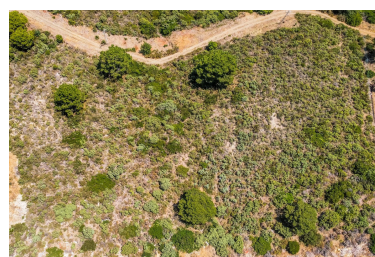

Parking places: by request

Printing day : 12th April
2026

Overview:Rustic plot for sale in the area of Selwo, Benahavis. The plot has a size of 6.360m2. It is currently rustic land but the town hall of Benahavís is going to change its use to urban in the near future. Great investment opportunity!!!!