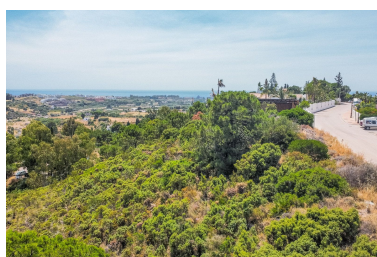

Parking places: by request

Printing day : 12th April
2026

Overview:Rustic plot for sale in the area of Selwo, Benahavis. The plot has a size of 6.360m2. It is currently rustic land but the town hall of Benahavís is going to change its use to urban in the near future. Great investment opportunity!!!!