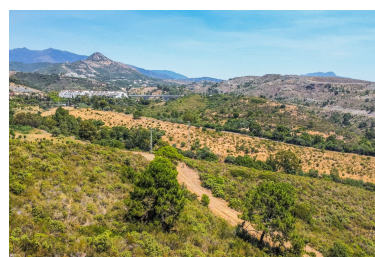

Parking places: by request

Printing day : 12th April
2026

Overview:Rustic plot for sale in the area of Selwo, Benahavis. The plot has a size of 6.360m2. It is currently rustic land but the town hall of Benahavís is going to change its use to urban in the near future. Great investment opportunity!!!!