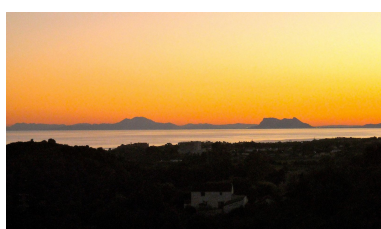

Land in Selwo

Reference: R4258564

Bedrooms: by request
Status: Sale

Bathrooms: by request
Property Type: Land

M²: 600
Parking places: by request

Price: 695,000 €
Printing day : 10th July 2026

Overview: LARGE PLOT FOR LUXURY VILLA Plot: 4,124m² Buildable: 600m² plus basement and porches Large elevated plot with panoramic mountain views. Close to beach (2km), great restaurants, supermarkets, hospital, schools etc. La Panera on the New Golden Mile between San Pedro and Estepona is a beautiful and peaceful area, only 10 to 12 minutes from Puerto Banus. High quality urbanisation with luxury villas. All services are in place.

Features:

Mountain views, Investment, Luxury