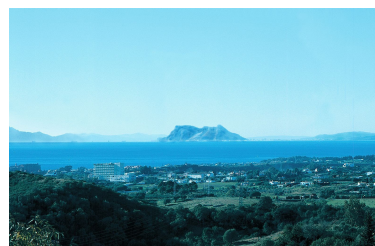

Land in Selwo

Reference: R4258564

Bedrooms: by request
Status: Sale

Bathrooms: by request
Property Type: Land

M²: 600
Parking places: by request

Price: 695,000 €
Printing day : 10th July 2026

Overview: LARGE PLOT FOR LUXURY VILLA Plot: 4,124m² Buildable: 600m² plus basement and porches Large elevated plot with panoramic mountain views. Close to beach (2km), great restaurants, supermarkets, hospital, schools etc. La Panera on the New Golden Mile between San Pedro and Estepona is a beautiful and peaceful area, only 10 to 12 minutes from Puerto Banus. High quality urbanisation with luxury villas. All services are in place.

Features:

Mountain views, Investment, Luxury