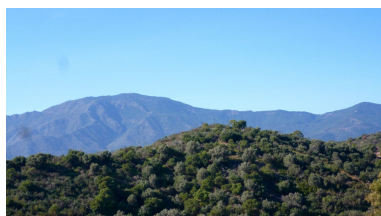

Land in Selwo

Reference: R4258564

Bedrooms: by request
Status: Sale

Bathrooms: by request
Property Type: Land

M²: 600
Parking places: by request

Price: 695,000 €
Printing day : 10th July 2026

Overview: LARGE PLOT FOR LUXURY VILLA Plot: 4,124m² Buildable: 600m² plus basement and porches Large elevated plot with panoramic mountain views. Close to beach (2km), great restaurants, supermarkets, hospital, schools etc. La Panera on the New Golden Mile between San Pedro and Estepona is a beautiful and peaceful area, only 10 to 12 minutes from Puerto Banus. High quality urbanisation with luxury villas. All services are in place.

Features:

Mountain views, Investment, Luxury