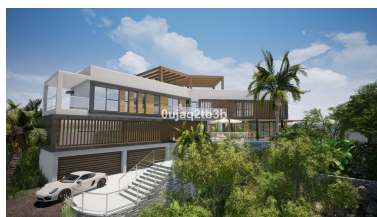

Land in El Rosario

Reference: R3888871

Bedrooms: by request

Bathrooms: by request

M²: 1,704

Price: 975,000 €

Status: Sale

Property Type: Land

Parking places: by request

Printing day : 3rd July 2026

Overview: Magnificent plot in a great location and walking distance to Sports center, commercial center, services and amenities. There is a project to build a very large house taking advantage of the slope in the plot. South-West oriented. El Rosario is a consolidated residential area with high demand for plots and properties.

Features:

Mountain views, Garden, Investment, Resale