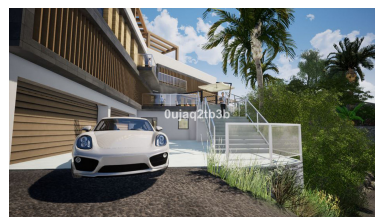

Land in El Rosario

Reference: R3888871

Bedrooms: by request

Bathrooms: by request

M²: 1,704

Price: 975,000 €

Status: Sale

Property Type: Land

Parking places: by request

Printing day : 3rd July 2026

Overview: Magnificent plot in a great location and walking distance to Sports center, commercial center, services and amenities. There is a project to build a very large house taking advantage of the slope in the plot. South-West oriented. El Rosario is a consolidated residential area with high demand for plots and properties.

Features:

Mountain views, Garden, Investment, Resale