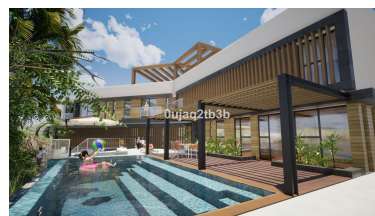

Land in El Rosario

Reference: R3888871

Bedrooms: by request

Bathrooms: by request

M²: 1,704

Price: 975,000 €

Status: Sale

Property Type: Land

Parking places: by request

Printing day : 3rd July 2026

Overview: Magnificent plot in a great location and walking distance to Sports center, commercial center, services and amenities. There is a project to build a very large house taking advantage of the slope in the plot. South-West oriented. El Rosario is a consolidated residential area with high demand for plots and properties.

Features:

Mountain views, Garden, Investment, Resale