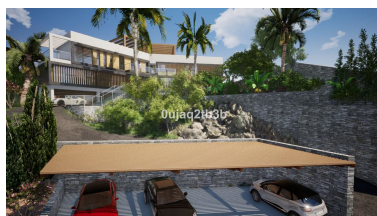

Land in El Rosario

Reference: R3888871

Bedrooms: by request

Bathrooms: by request

M²: 1,704

Price: 975,000 €

Status: Sale

Property Type: Land

Parking places: by request

Printing day : 3rd July 2026

Overview: Magnificent plot in a great location and walking distance to Sports center, commercial center, services and amenities. There is a project to build a very large house taking advantage of the slope in the plot. South-West oriented. El Rosario is a consolidated residential area with high demand for plots and properties.

Features:

Mountain views, Garden, Investment, Resale