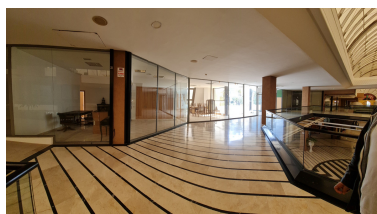

Overview: Nice 156 m² plus 20 M² terrace m² office on the top floor of a large commercial business center, in Puerto Banus, a step away from the famous CORTE INGLES. The office is completely diaphanous, it will be prepared, with beautiful views of the avenue, morning sun, EAST.. The views are spectacular to the sea. All kinds of businesses in the Shopping Center, elevator, garages, etc. Without a doubt an excellent investment. so much to dedicate it to the rent, as for office, or any type of business. Do not hesitate if you want to be in the same Puerto Banus, acquire this wonderful office. at a bargain price.