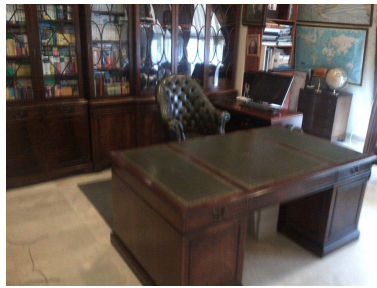

Commercial in Puerto Banús

Reference: R3428338

Bedrooms: by request

Bathrooms: 1

M²: 53

Price: 259,000 €

Status: Sale

Property Type: Commercial Parking places: by request

Printing day : 10th April
2026

Overview: Beautiful office of 53 m2 on the top floor of a large business shopping center, in the same Puerto Banus, a stone's throw from Corte Ingles. The office has a guest toilet and small kitchen, as well as storage cupboards. The views are spectacular to the sea. All kinds of businesses in the Shopping Center, elevator, garages etc Without a doubt an excellent investment.