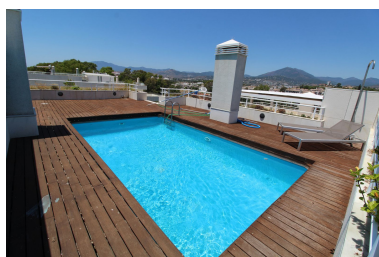

Penthouse in Puerto Banús

Reference: R2750489

Bedrooms: 4
Status: Sale

Bathrooms: 4
Property Type: Penthouse

M²: 220
Parking places: by request

Price: 4,000,000 €
Printing day : 31st May 2026

Overview: Luxury penthouse situated beach side of Puerto Banus, El Embrujo Banus is a complex of a mix of luxury 2 and 3 bedroom apartments and 4 penthouses. What makes this development unique is the exceptional build qualities inside and out of the properties. Facilities inside the complex include large outdoor swimming pool, a heated indoor swimming pool, gymnasium and sauna area. There are two lines of apartment blocks, with a choice of either East facing or West facing terraces. Whether you want morning or afternoon sun is easily achievable. The penthouses enjoy all day sun from their large roof top solarium.

Features:

None, Close to beach, None, Town, Pool, Air conditioning, Heating, Mountain views, Garden, Lift, None, 24H Security, Parking, Holiday Home, Luxury, Resale