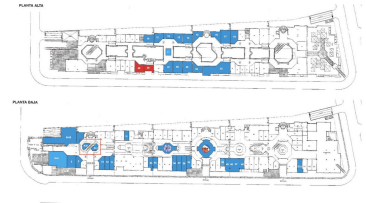

Commercial in Puerto Banús

Reference: R2556296

Bedrooms: by request

Bathrooms: by request

M<sup>2</sup>: 40

Price: 160,000 €

Status: Sale

Property Type: Commercial Parking places: by request

Printing day : 10th April  
2026

---

Overview: This commercial space is located in a commercial center in the heart of Puerto Banus, only minutes from all restaurants and shops. Kiosk located in the ground floor level of a Commercial center, with walking client access. comprises space of 40 m<sup>2</sup> where can be build as kiosk or offices.